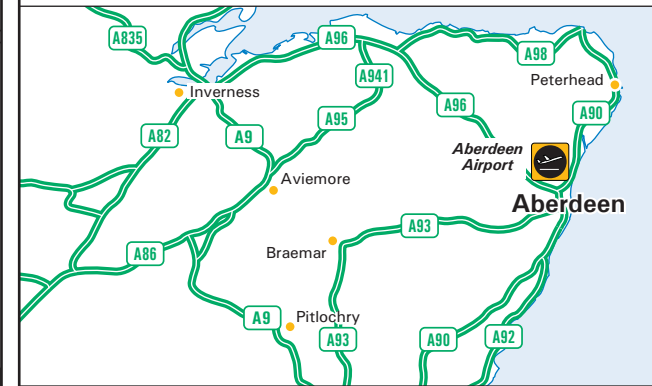

© BUSINESS MAPS LTD - WWW.BUSINESSMAPS.COM

Aberdeen Airport

Aberdeen Airport Limited
 Dyce
 Aberdeen
 Scotland
 AB21 7DU
 Tel: + 44 (0)844 481 6666
www.aberdeenairport.com

 **By car from Aberdeen**
 Join the A90 ring road on the outskirts of Aberdeen (signed Peterhead and Fraserburgh). At the roundabout junction with the A96, join the A96 which leads into Inverurie Road, following signs for the airport. Take the second exit at the roundabout onto Dyce Drive (signposted for Aberdeen Airport). At the first set of traffic signals continue forward. At the second set of traffic signals turn right onto Argyll Road (signposted Airport Terminal). At the next roundabout take the 1st exit onto Fortes Road for the Long Stay car park or the 2nd exit onto Brent Road for Short Stay car parking.

 **By car from Inverness**
 Follow the A96 eastbound towards Aberdeen for approximately 95 miles. Follow signs for Aberdeen and at the roundabout signposted for Aberdeen Airport take the first exit onto Dyce Drive. At the first set of traffic signals continue forward. At the second set of traffic signals turn right onto Argyll Road (signposted Airport Terminal). At the next roundabout take the 1st exit onto Fortes Road for the Long Stay car park or the 2nd exit onto Brent Road for Short Stay car parking.

 **By train**
 Dyce Station receives regular services from Aberdeen, Dundee and Inverness.