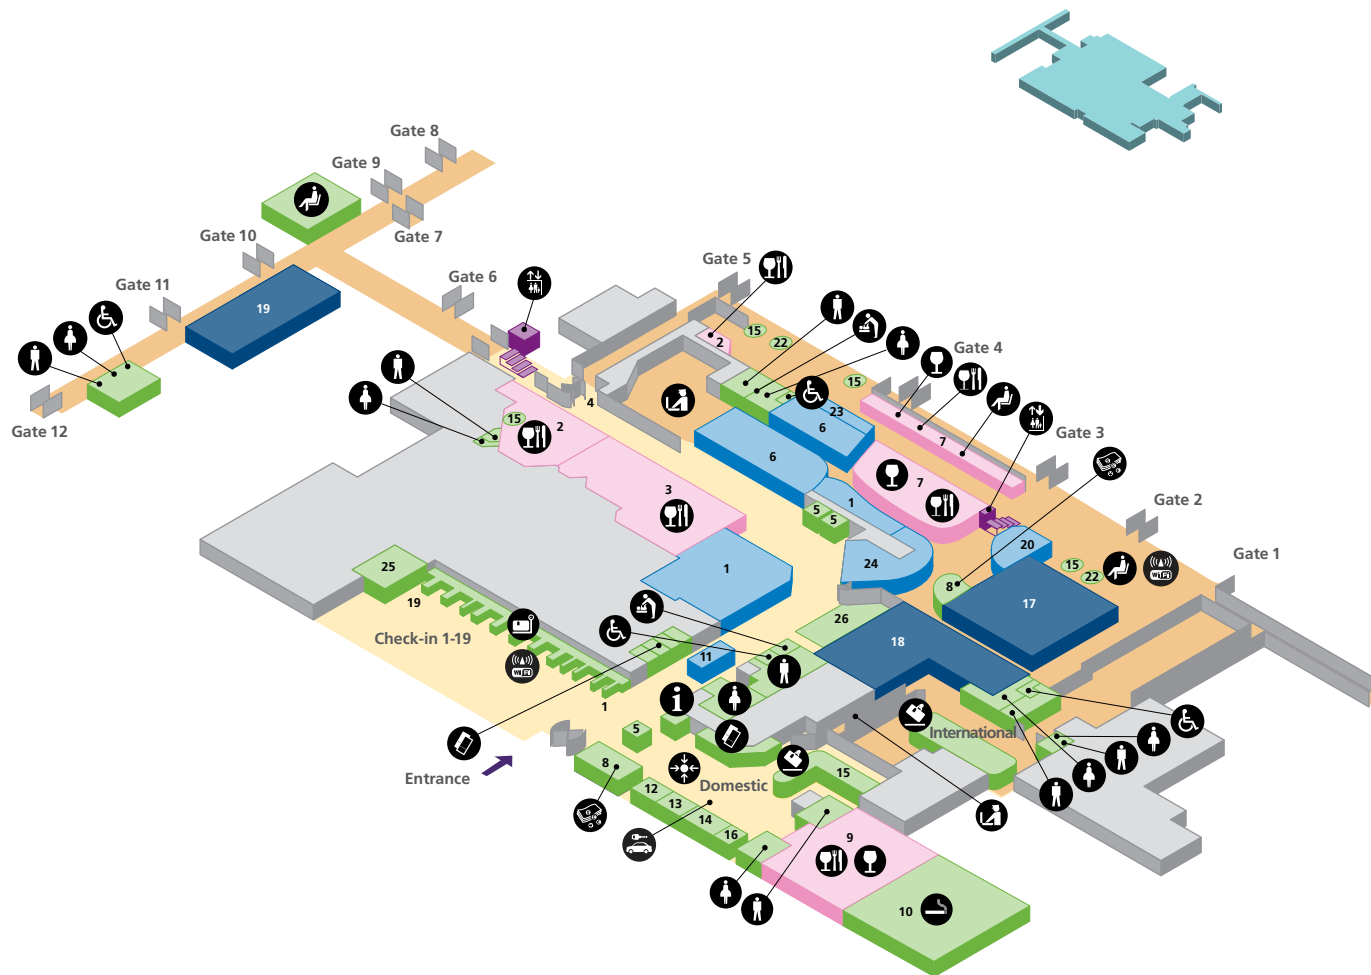

Aberdeen Airport

Main terminal

Aberdeen Airport plan

Shopping

| | | | |
|--------------------|----|--------------------------|----|
| Art at the Airport | 23 | Tie Rack/Rolling Luggage | 11 |
| Boots | 24 | WHSmith | 1 |
| Dixons | 20 | World Duty Free | 6 |

Services

| | | | |
|---|----|-------------------------------|----|
| Avis car hire | 13 | Shop and Collect/Left luggage | 25 |
| Beer Garden (The Granite City) - smoking facilities | 10 | Special assistance point | 26 |
| Elite massage chairs | 22 | Spectrum Internet Kiosk | 15 |
| Enterprise car hire | 16 | Priority security | 4 |
| Europcar National car hire | 14 | Priority security kiosk | 5 |
| Hertz car hire | 12 | Travellex bureau de change | 8 |

Food and drink

| | | | |
|--------------|---|------------------|---|
| Costa Coffee | 2 | The Granite City | 9 |
| The Globe | 7 | The Kitchen | 3 |

Passenger lounges

| | | | |
|----------------------------------|----|------------------|----|
| British Airways executive lounge | 17 | Servisair lounge | 18 |
| Eastern Airways lounge | 19 | | |

- Accessible toilet
- Babycare
- Baggage reclaim
- Bar/Pub
- Bureau de change
- Car rental
- Check-in
- Customs
- Information
- Lift
- Meeting point
- Restaurant/Café
- Seating area
- Smoking facilities - outdoor
- Ticket sales
- Toilet men
- Toilet women
- Wireless Internet
- Public areas
- Passenger areas