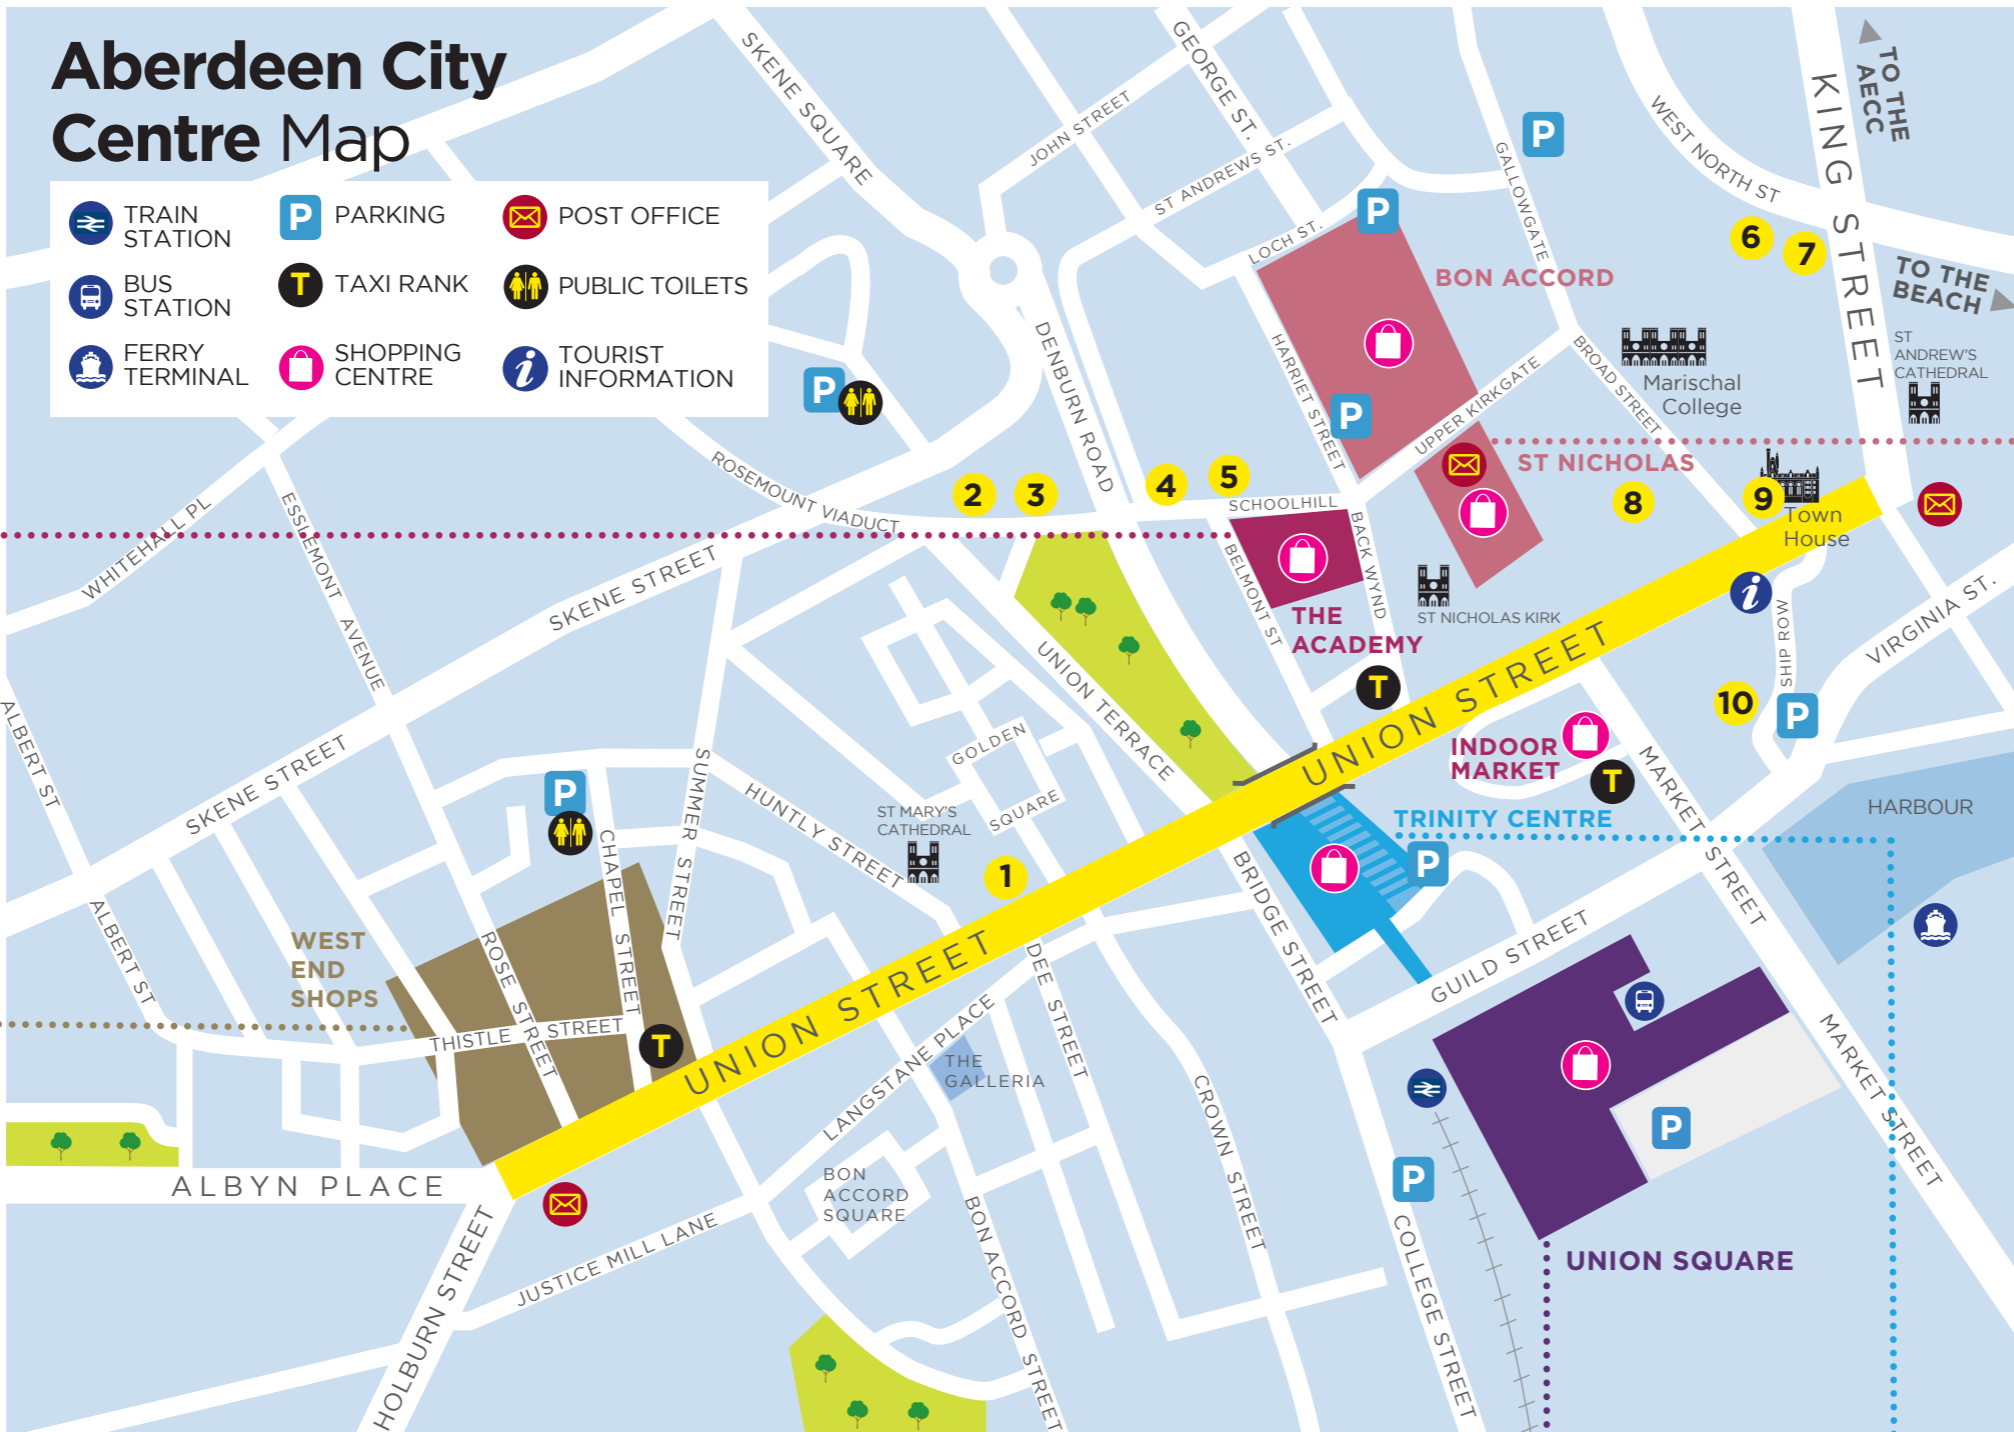

**THE ACADEMY**  
SHOP EAT DRINK

Attic Concept      i-Candy Jack Wills

**THE WEST END**

@hamishmunro  
Aberdeen Whisky Shop  
Bagozza  
Bellino  
Black & Lizars  
Colin Wood Antiques  
Elizabeth Watt  
Esslemonts  
Esslemonts II  
Fenner & Coburn  
Flower Vogue  
Gallery Heinzl  
Innocence  
John Park  
Kafka  
Michies  
Nomavello  
Nova  
Platinum Hair  
Pure  
Saks Hair & Beauty  
Signature  
Straine Opticians  
The Hair House  
The Men's Emporium  
Thistle Sports  
White Jasmine

**ABDN** Scan Me to download the official app for Aberdeen and Aberdeenshire

**BON ACCORD • ST NICHOLAS**

3 Store	Miss Selfridge
Accessorize	Monsoon
Boots	Monsoon Children
Burton	Ness
Card Factory	New Look
Carphone Warehouse	Next
Chisholm Hunter	O2
Claire's	Oasis
Clinton's	Office
Coast	Phase Eight
Currys PC World	Post Office
Disney Store	Quiz
Dorothy Perkins	Radley
EE	River Island
Ernest Jones	Scallywags
Escale French Boutique	Smiggle
GAME	Superdrug
H Samuel	Swarovski
H&M	The Body Shop
Hawkin's Bazaar	The Perfume Shop
Hobbs	Thorntons
Holland and Barrett	Topman
Jigsaw	Topshop
Jo Malone	Vision Express
John Lewis	Vodafone
JoJo Maman Bebe	Wallis
Karen Millen	Warehouse
Kurt Geiger	Warren James
L'Occitane	Watch Workshop
Laura Ashley	WH Smith
Marks & Spencer	Yankee Candle
MenKind	

**TrinityCentre**

Argos	Ernest Jones	Officers Club	Trespass
Card Factory	H Samuel	Primark	Warren James
Claire's	Hair Zone Barber	Quiz	Waterstones
Clinton's	HMV	Schuh	
Debenhams	Holland and Barrett	Superdrug	
Duncan & Todd	Northern Diamond	Timpson	