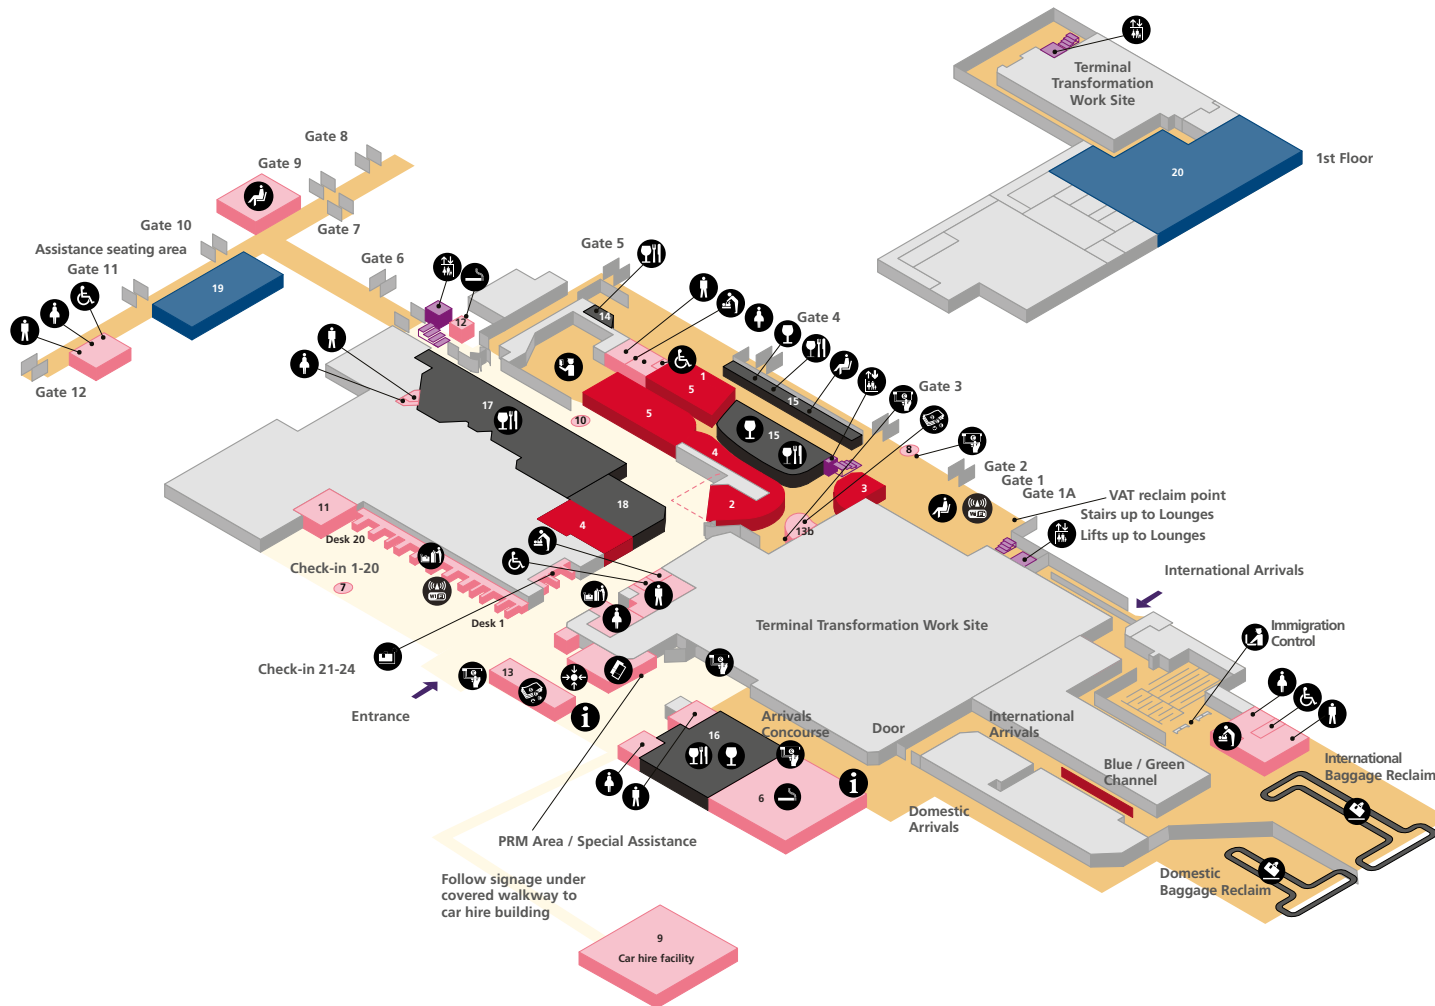

Aberdeen International Airport

Main terminal

Shopping

Art at the Airport	1	WHSmith	4
Boots	2	World Duty Free	5
Dixons	3		

Services

Beer Garden (The Granite City) - smoking facilities	6	Departures	10
Baggage weighing	7	Shop and Collect / Left luggage / Lost property	11
Cash machine (ATM)	8	Smoking shelter	12
Car hire facility Avis / Budget / Enterprise / Europcar / National / Hertz / Sixt	9	Travelex bureau de change	13
		Currency exchange ATMs	13b

Food and drink

Costa Coffee	14	The Kitchen	17
The Globe	15	Joe's Coffeehouse	18
The Granite City	16		

Passenger lounges

Eastern Airways lounge	19	Northern lights lounge	20
------------------------	----	------------------------	----

- | | | |
|-------------------|------------------------------|-------------------|
| Accessible toilet | Information | Ticket sales |
| ATM | Lift | Toilet men |
| Babycare | Meeting point | Toilet women |
| Baggage reclaim | Restaurant/Café | Wireless Internet |
| Bar/Pub | Seating area | Public areas |
| Bureau de change | Security Search | Passenger areas |
| Check-in | Self-service check-in | |
| Customs | Smoking facilities - outdoor | |

Aberdeen International Airport