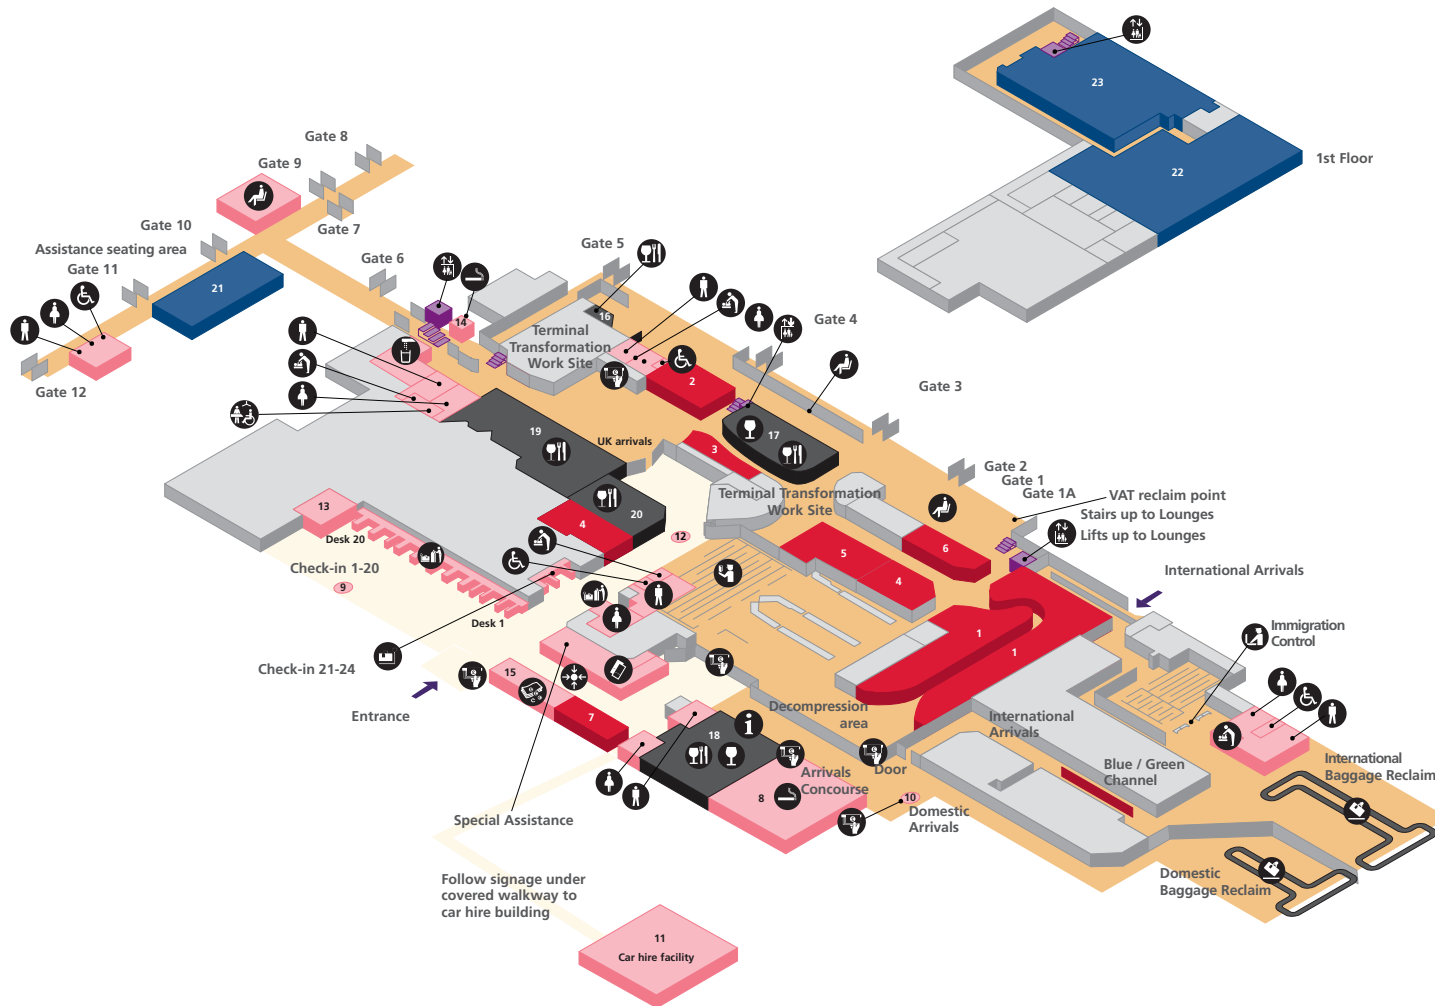

Aberdeen International Airport

Main terminal

Shopping

World Duty Free	1	WHSmith	5	7
Boots	2	WHSmith Bookshop	6	
Dixons travel	3			
Rolling luggage	4			

Services

Beer Garden (The Granite City) - smoking facilities	8	Departures	12
Baggage weighing	9	Shop and Collect / Left luggage / Lost property	13
Cash machine (ATM)	10	Smoking shelter	14
Car hire facility Avis / Budget / Enterprise / Europcar / National / Hertz / Sixt	11	Travelex bureau de change	15

Food and drink

Costa Coffee	16	The Distilling House	19
The Globe	17	Joe's Coffeehouse	20
The Granite City	18		

Passenger lounges

Eastern Airways lounge	21	British Airways Executive Lounge	23
Northern lights lounge	22		

- | | | |
|-------------------|-----------------------|------------------------------|
| Accessible toilet | Customs | Smoking facilities - outdoor |
| ATM | Information | Ticket sales |
| Baby changing | Lift | Toilet men |
| Baggage reclaim | Meeting point | Toilet women |
| Bar/Pub | Restaurant/Café | Water refill station |
| Bureau de change | Seating area | Public areas |
| Changing places | Security Search | Passenger areas |
| Check-in | Self-service check-in | |

Aberdeen International Airport