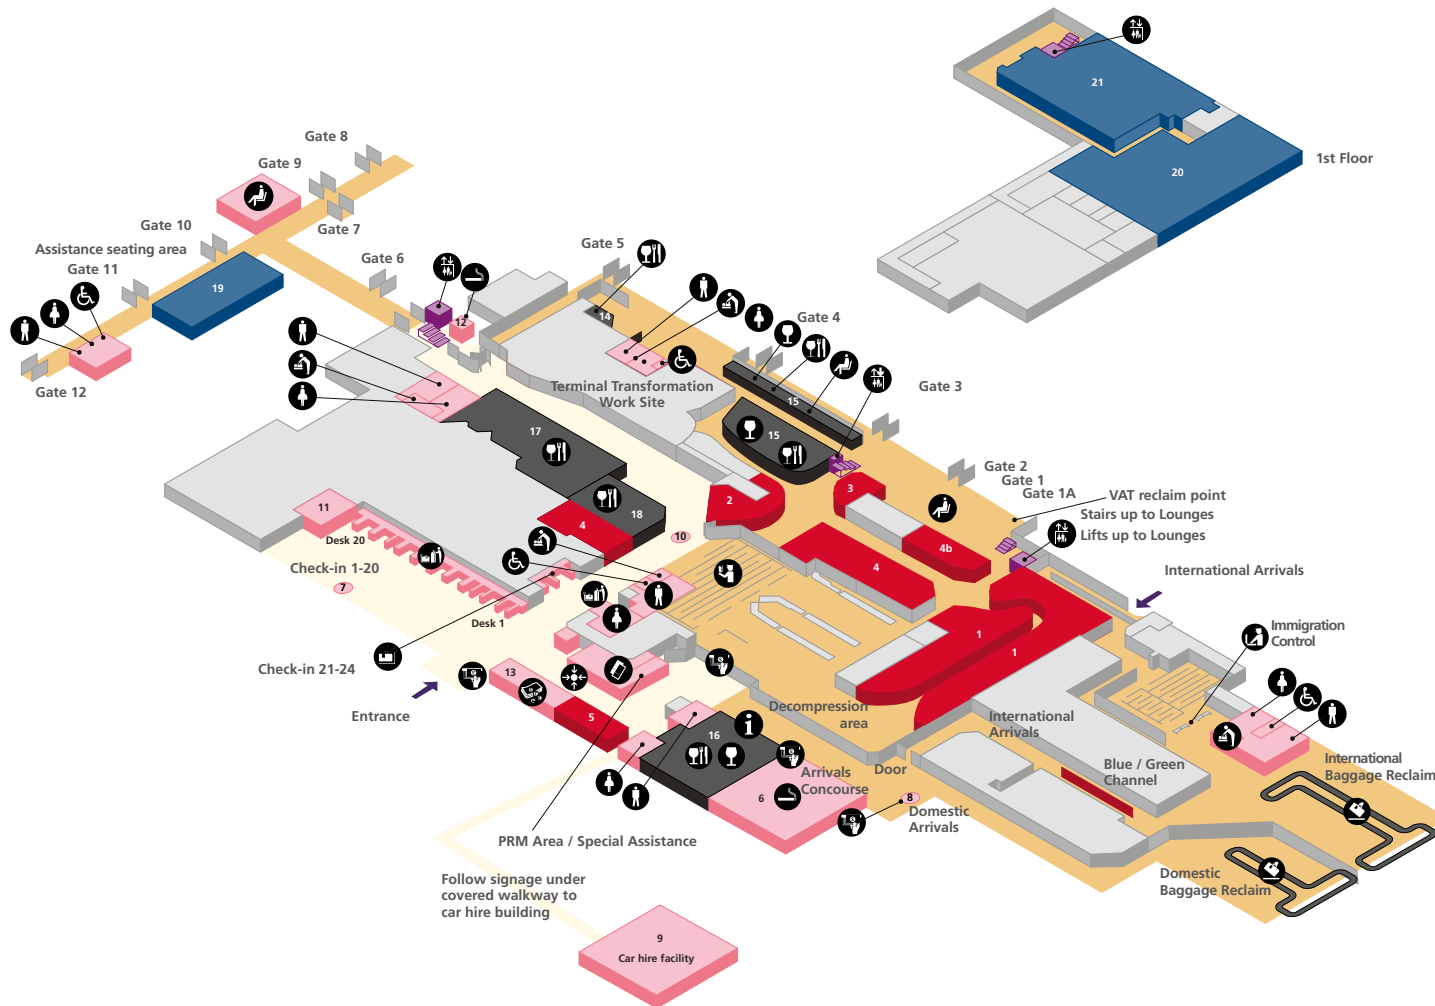

## Main terminal

### Shopping

World Duty Free	1	WHSmith	4
Boots	2	WHSmith Bookshop	4b
Dixons	3	WHSmith Arrivals Store	5

### Food and drink

Costa Coffee	14	The Distilling House	17
The Globe	15	Joe's Coffeehouse	18
The Granite City	16		

### Passenger lounges

Eastern Airways lounge	19	British Airways Executive Lounge	21
Northern lights lounge	20		

- Accessible toilet
- Information
- Ticket sales
- ATM
- Lift
- Toilet men
- Babycare
- Meeting point
- Toilet women
- Baggage reclaim
- Restaurant/Café
- Public areas
- Bar/Pub
- Seating area
- Passenger areas
- Bureau de change
- Security Search
- Check-in
- Self-service check-in
- Customs
- Smoking facilities - outdoor