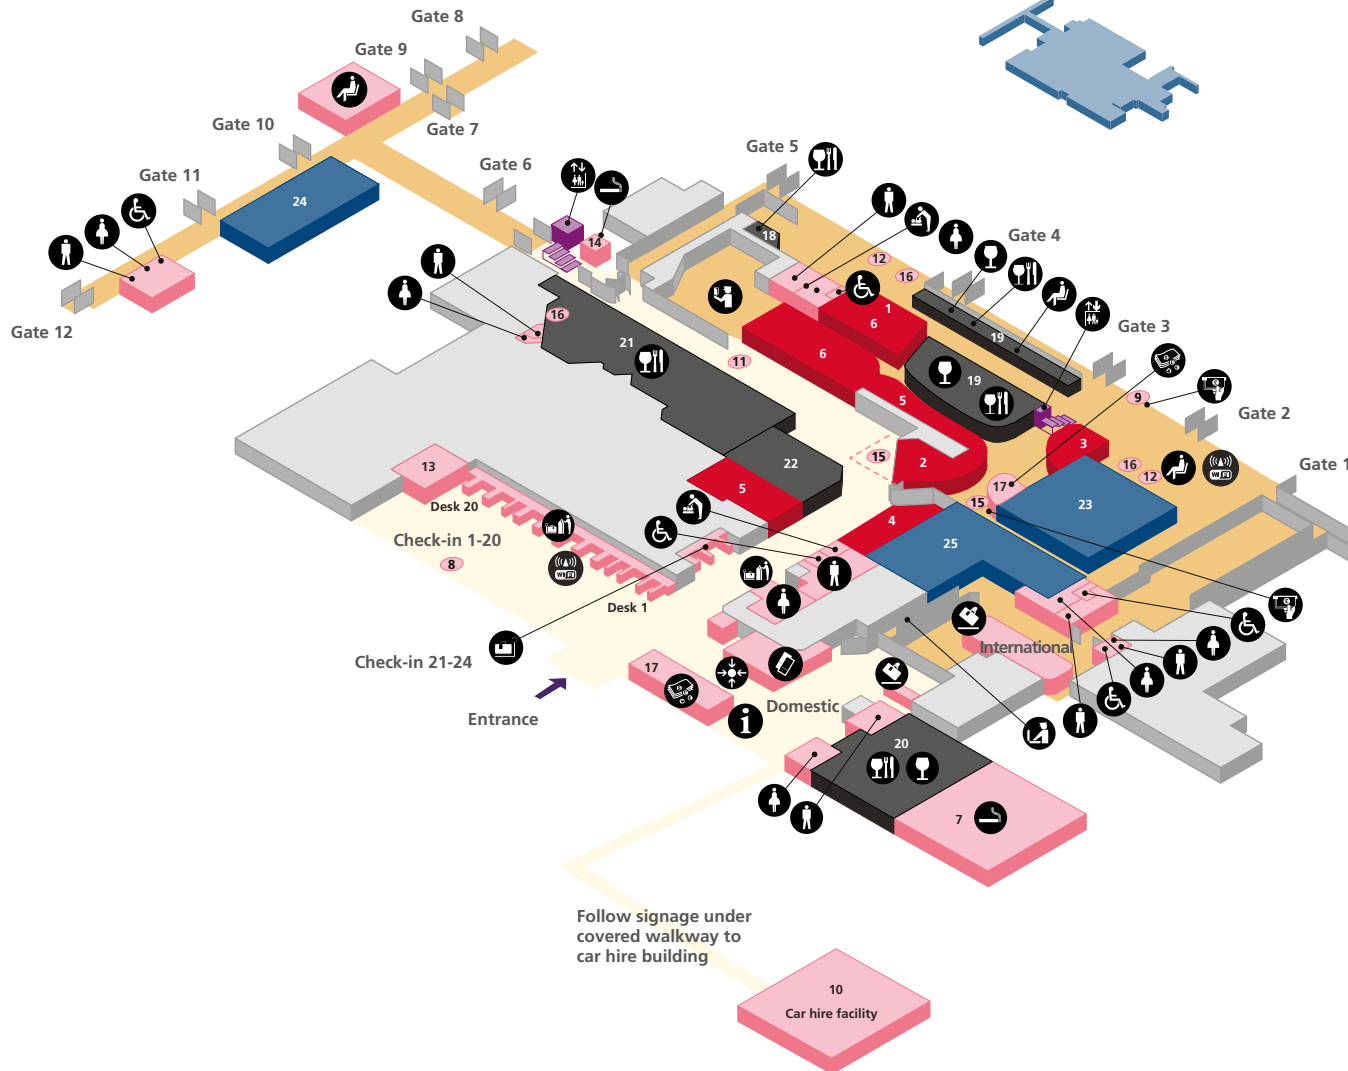

# Aberdeen International Airport

Main terminal

Aberdeen International Airport plan

## Shopping

Art at the Airport	1	Rolling Luggage	4
Boots	2	WHSmith	5
Dixons	3	World Duty Free	6

## Food and drink

Costa Coffee	18	The Kitchen	21
The Globe	19	Joe's Coffeehouse	22
The Granite City	20		

## Passenger lounges

British Airways executive lounge	23	Servisair lounge	25
Eastern Airways lounge	24		

- |                   |                              |                   |
|-------------------|------------------------------|-------------------|
| Accessible toilet | Information                  | Ticket sales      |
| ATM               | Lift                         | Toilet men        |
| Babycare          | Meeting point                | Toilet women      |
| Baggage reclaim   | Restaurant/Café              | Wireless Internet |
| Bar/Pub           | Seating area                 | Public areas      |
| Bureau de change  | Security Search              | Passenger areas   |
| Check-in          | Self-service check-in        |                   |
| Customs           | Smoking facilities - outdoor |                   |